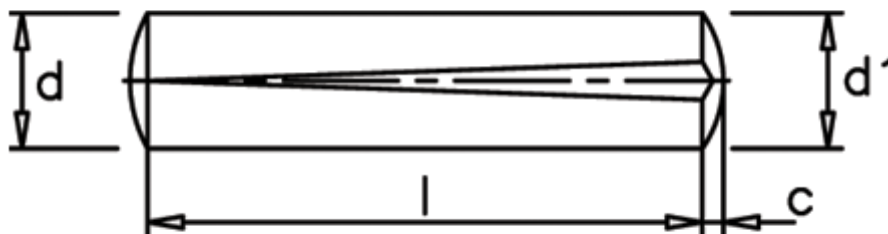

Article number: 08013124

Description: KLEE Slotted pin S1 3x20
Steel

Measures

c = 0,45

d = 3.0

d1 = 3.25

Length = 20